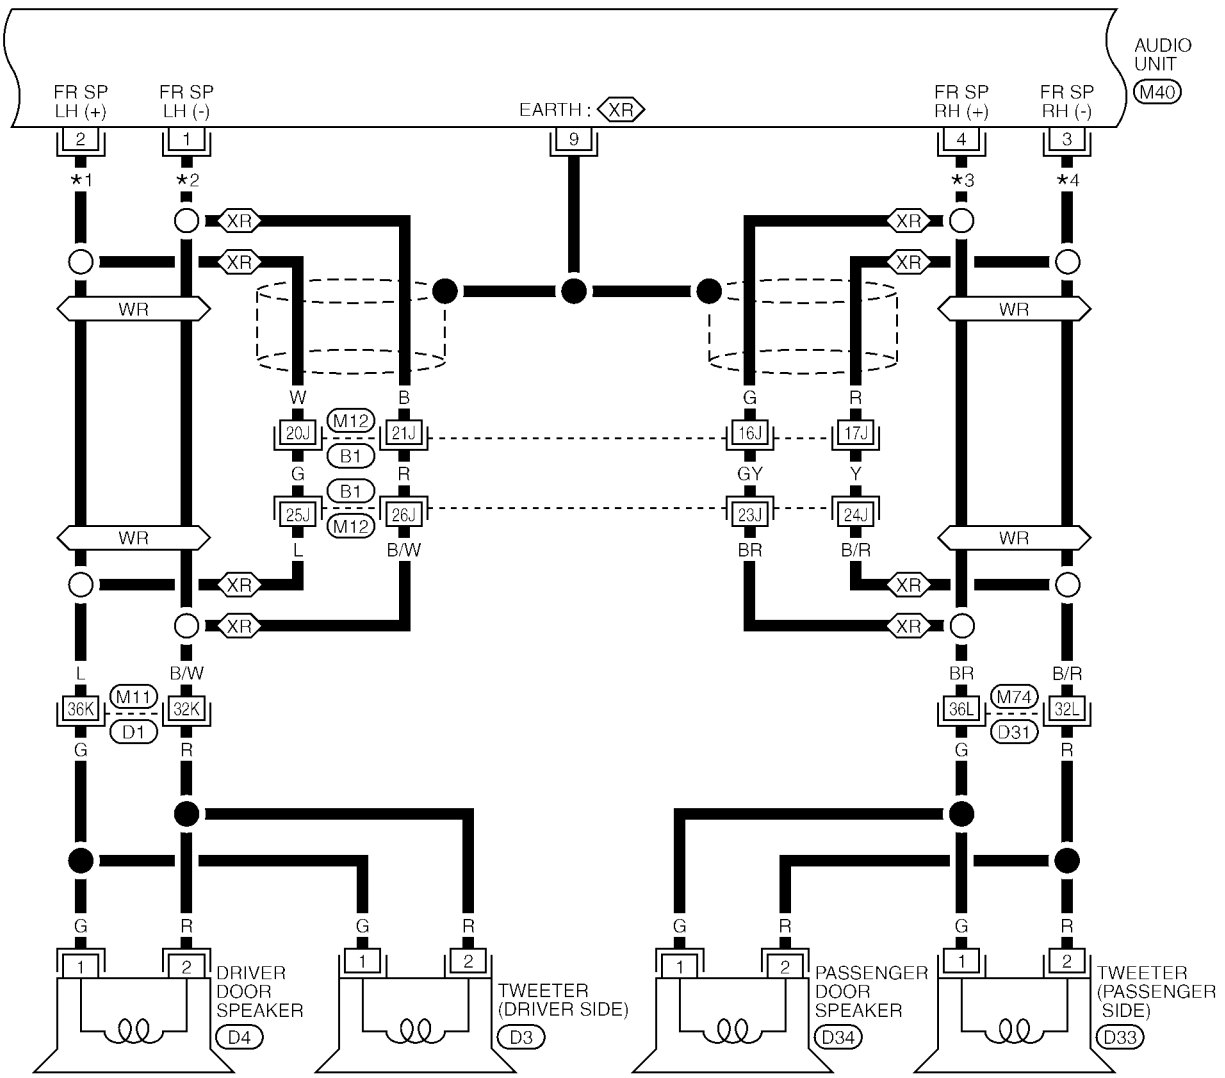

## AV-AUDIO-02

- (WR) : WITH A/T WITHOUT NAVIGATION SYSTEM, SUNROOF AND HEATED SEAT FOR U.S.A.  
 (XR) : EXCEPT (WR)  
 \*1 L : (WR)      \*3 BR : (WR)  
          W : (XR)      G : (XR)  
 \*2 B/W : (WR)    \*4 B/R : (WR)  
          B : (XR)      R : (XR)

REFER TO THE FOLLOWING.  
 (B1), (D1), (D31)  
 -SUPER MULTIPLE JUNCTION (SMJ)