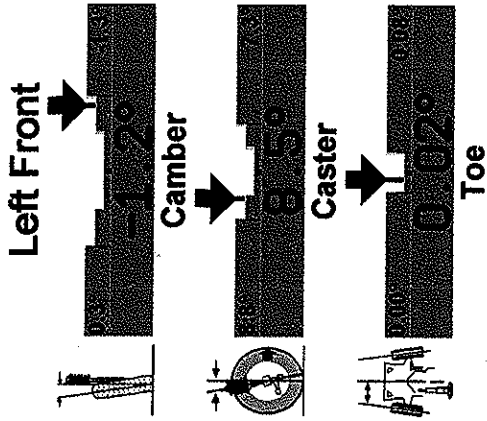

Infiniti : G35 : Coupe : 2004-05 : with 18" Wheel

Current Measurements

Total Toe

Total Toe