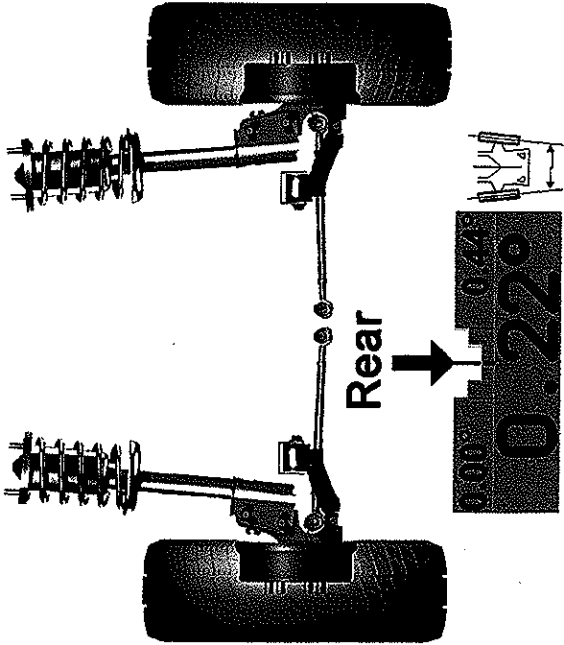

Infiniti : G35 : Coupe : 2004-05 : with 18" Wheel

Current Measurements

Total Toe

Total Toe