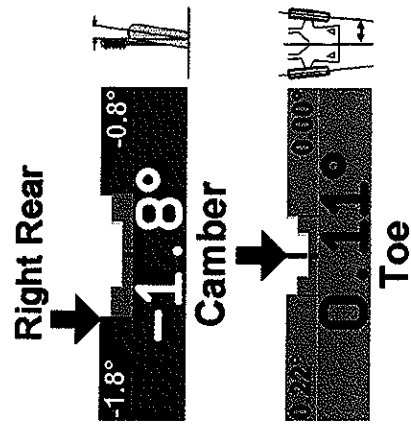

Infiniti : G35 : Coupe : 2004-05 : with 18" Wheel

Current Measurements

Total Toe

Total Toe