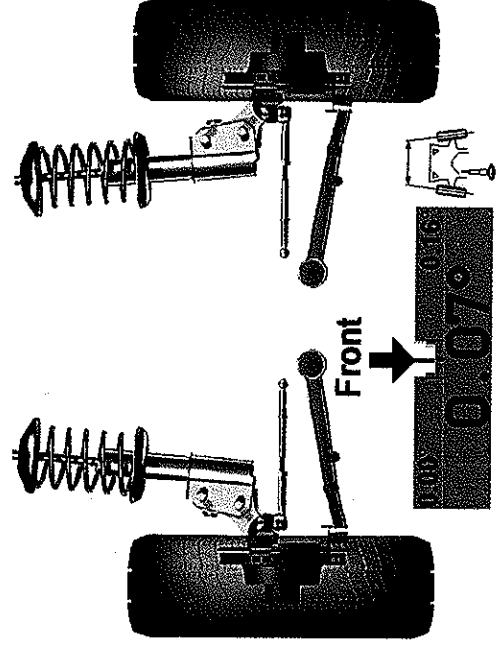

Infiniti : G35 : Coupe : 2004-05 : with 18" Wheel

Current Measurements

Total Toe

Total Toe