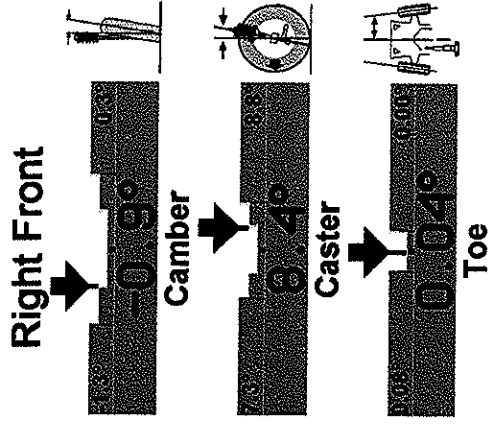

Infiniti : G35 : Coupe : 2004-05 : with 18" Wheel

Current Measurements

Total Toe

Total Toe