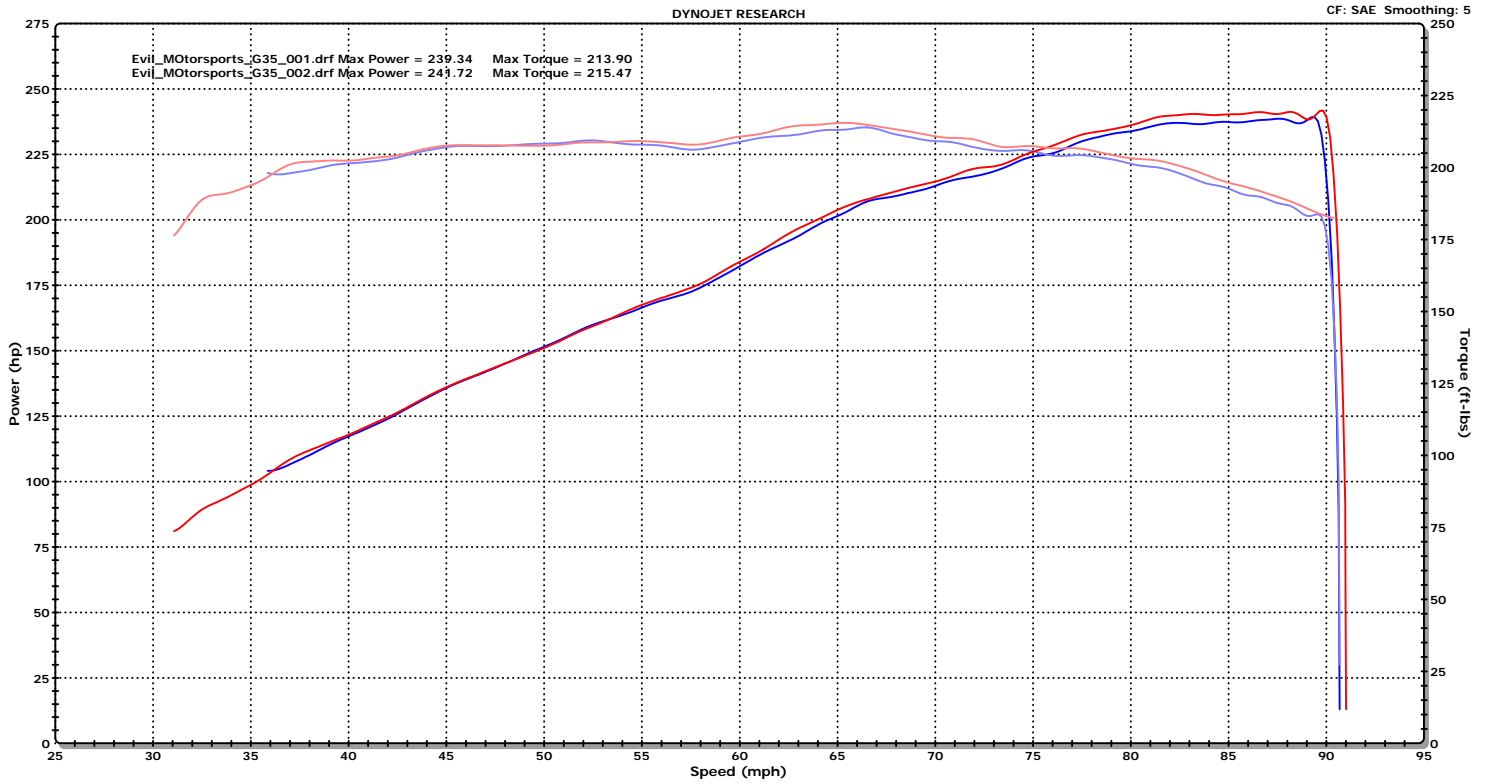

# SMOOTHLINE7

## A U T O S A L O N

Evil\_Motorsports\_G35\_001.drf - 5/22/2006 11:54:21 AM Run Type: RO Run Conditions: 71.21 °F, 29.74 in-Hg, Humidity: 60%, SAE: 0.99  
Evil\_Motorsports\_G35  
Max Power = 239.34 Max Torque = 213.90

Evil\_Motorsports\_G35\_002.drf - 5/22/2006 12:02:06 PM Run Type: RO Run Conditions: 71.88 °F, 29.74 in-Hg, Humidity: 57%, SAE: 0.99  
Evil\_Motorsports\_G35  
Max Power = 241.72 Max Torque = 215.47