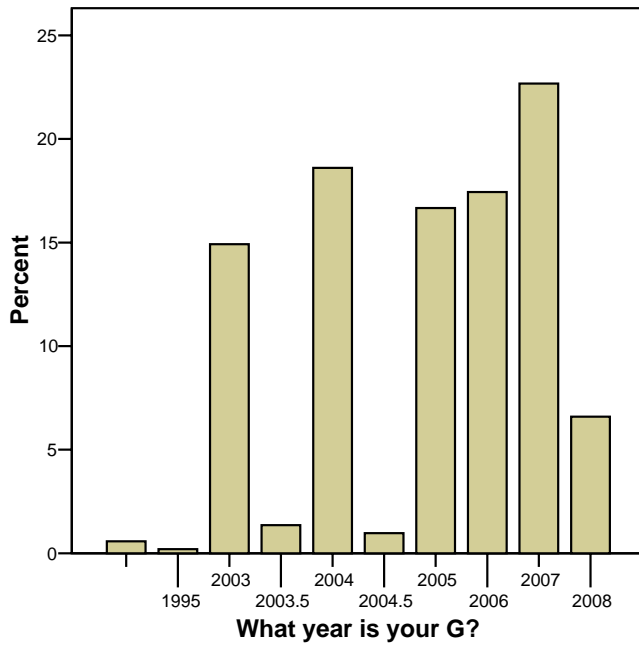

G35 Driver Survey Results Part One

What model G do you own?

		Frequency	Percent
Valid	coupe	111	21.5
	sedan	54	10.5
	g35x	43	8.3
	g35 coupe	28	5.4
	g35 sedan	18	3.5
	coupe 6mt	16	3.1
	x	14	2.7
	6mt coupe	12	2.3
	g35	12	2.3
	sedan 6mt	11	2.1
	sport	10	1.9
	journey	9	1.7
	6mt	8	1.6
	g35s	6	1.2
	sedan sport	6	1.2
	35 coupe	6	1.2
		5	1.0
	g35 coupe 6mt	4	.8
	journey sedan	4	.8
	35	4	.8
6mt sedan	4	.8	
s	4	.8	

sport coupe	3	.6
g35s 6mt	3	.6
base	3	.6
g35 sport	3	.6
g35 sedan 6mt	3	.6
5at	3	.6
35x	3	.6
6mt sport	2	.4
rwd sedan	2	.4
g35 s 6mt sedan	2	.4
g35xs	2	.4
g35 sport 6mt	2	.4

What color is your G?

	Frequency	Percent
Valid		
black	75	14.5
diamond graphite	54	10.5
ivory pearl	35	6.8
silver	28	5.4
dg	23	4.5
blue slate	20	3.9
platinum graphite	16	3.1
desert platinum	16	3.1
liquid platinum	16	3.1
lakeshore slate	15	2.9
obsidian black	14	2.7
white	13	2.5
brilliant silver	12	2.3
ip	11	2.1
black obsidian	10	1.9
laser red	9	1.7
athens blue	9	1.7
twilight blue	8	1.6
red	8	1.6
bs	8	1.6
ob	8	1.6
slate blue	6	1.2
serengeti sand	4	.8
garnet ember	4	.8
platinum	4	.8
graphite	4	.8
desert platinum	3	.6
dark blue	3	.6
blue	3	.6
gray	3	.6