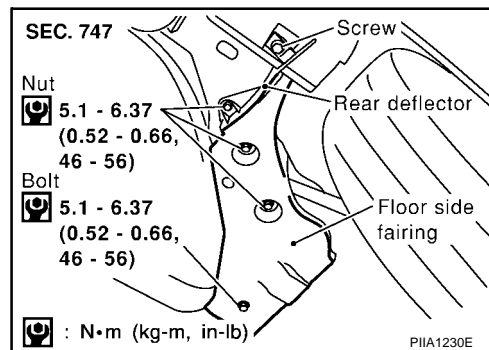

FLOOR SIDE FAIRING

FLOOR SIDE FAIRING

PF:74586

Removal and Installation

AIS004S6

1. Remove bolt, nut and screws of floor side fairing.
2. Remove floor fairing.

INSTALLATION

Install in the reverse order of removal.