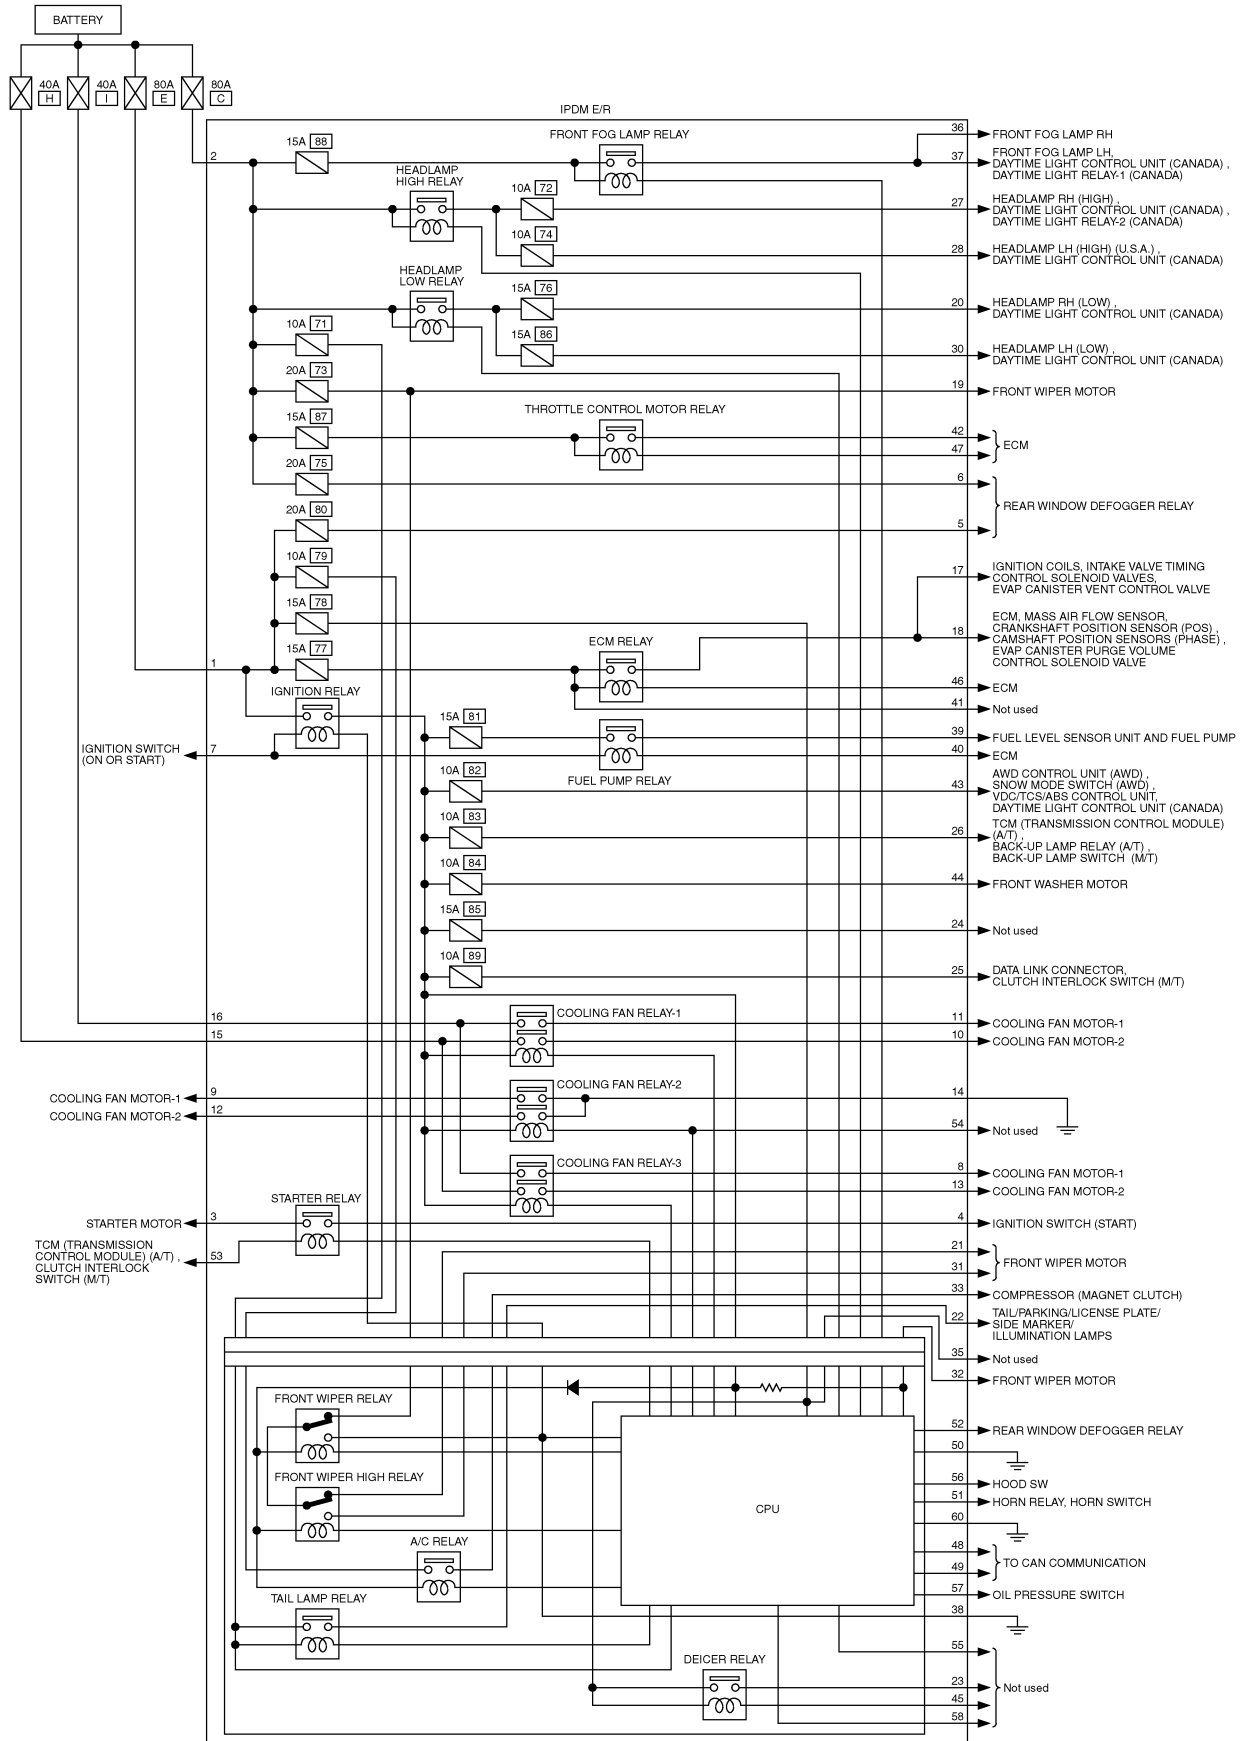

# IPDM E/R (INTELLIGENT POWER DISTRIBUTION MODULE ENGINE ROOM)

AKS009HQ

## Schematic

TKWT2234E