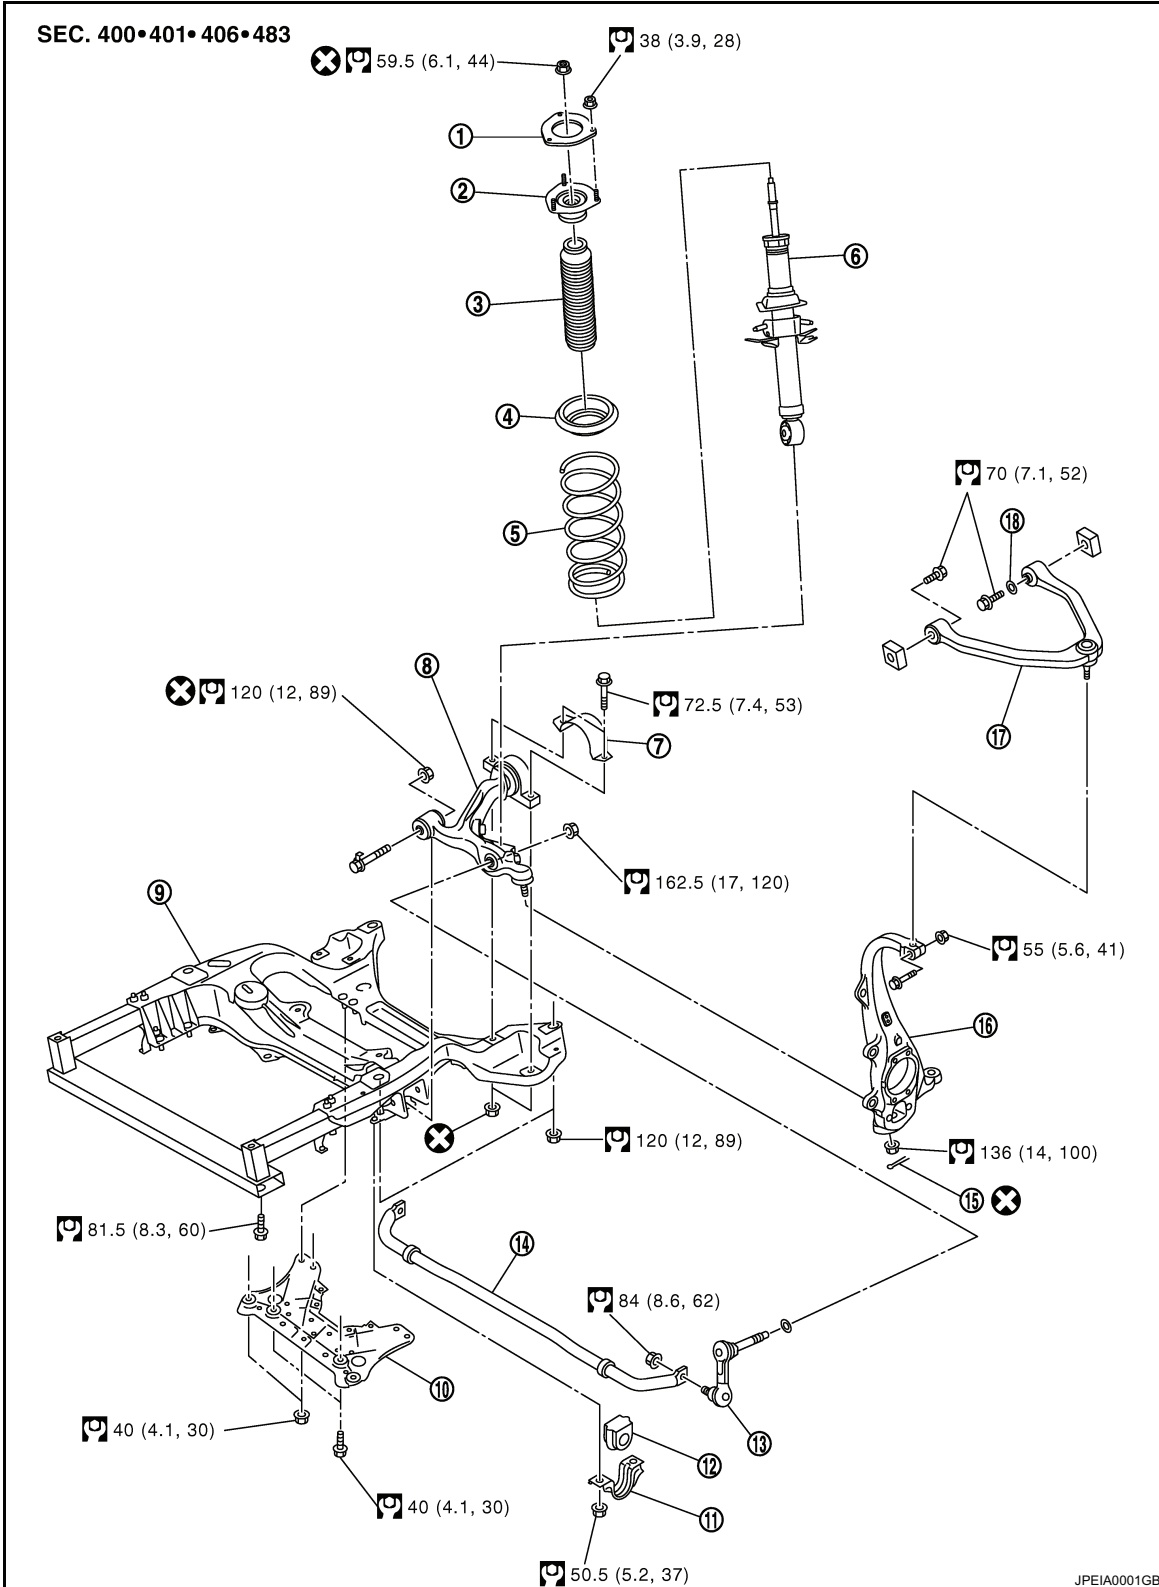

FRONT SUSPENSION ASSEMBLY

< REMOVAL AND INSTALLATION >

[2WD]

REMOVAL AND INSTALLATION

FRONT SUSPENSION ASSEMBLY

Exploded View

INFOID:000000000957783

A