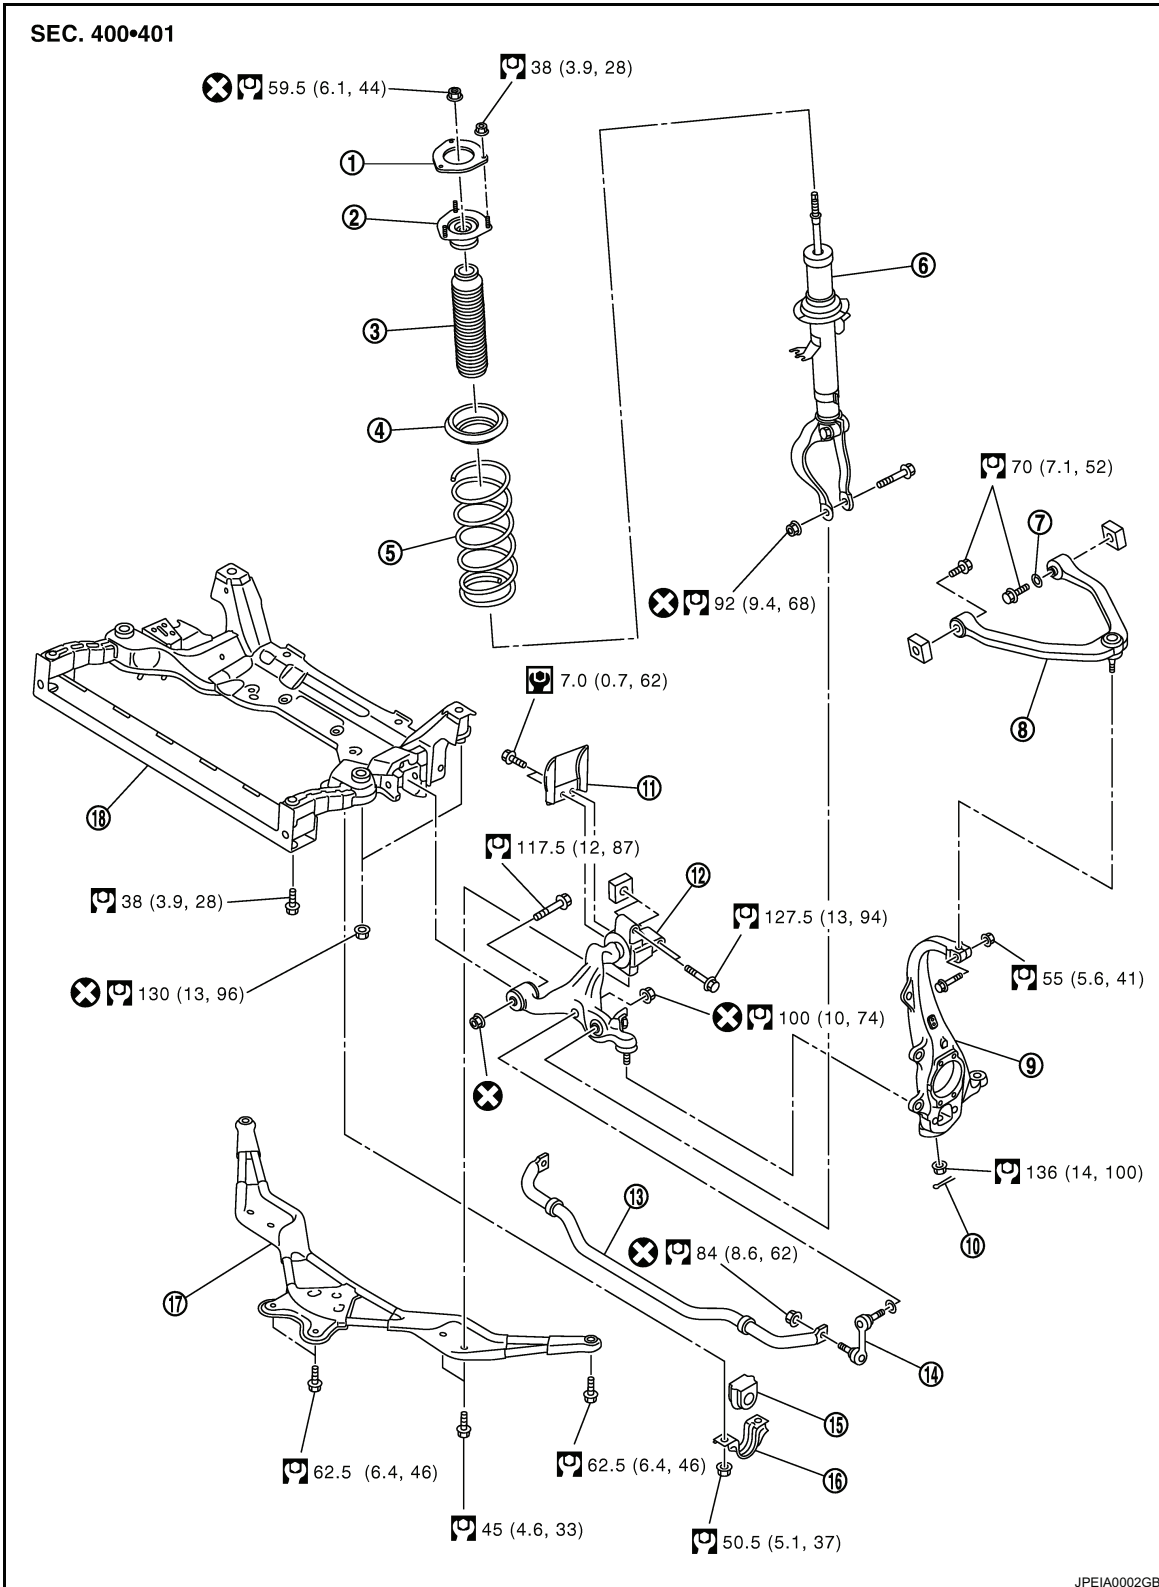

FRONT SUSPENSION ASSEMBLY

< REMOVAL AND INSTALLATION >

[AWD]

REMOVAL AND INSTALLATION

FRONT SUSPENSION ASSEMBLY

Exploded View

INFOID:000000000957814

A