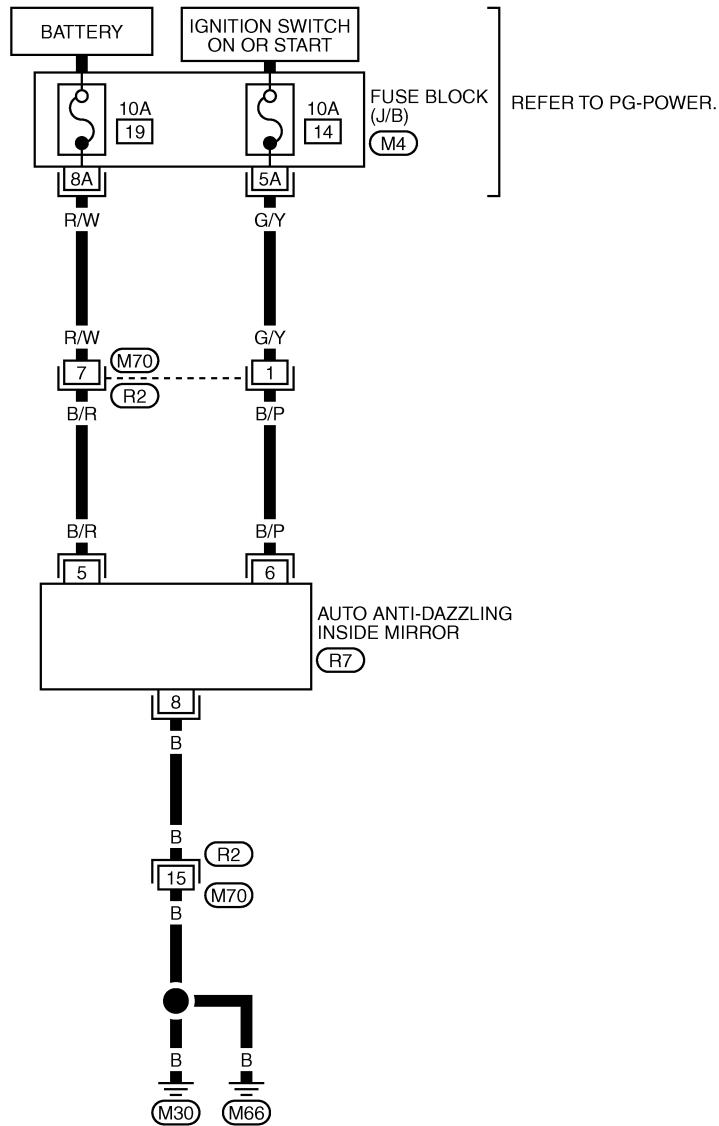

INSIDE MIRROR

PFP:96321

INSIDE MIRROR

Wiring Diagram -I/MIRR-

NIS000P5

GW-I/MIRR-01

R2
W

R7
B

REFER TO THE FOLLOWING.

(M4) - FUSE BLOCK-JUNCTION BOX (J/B)

TIWM1234E