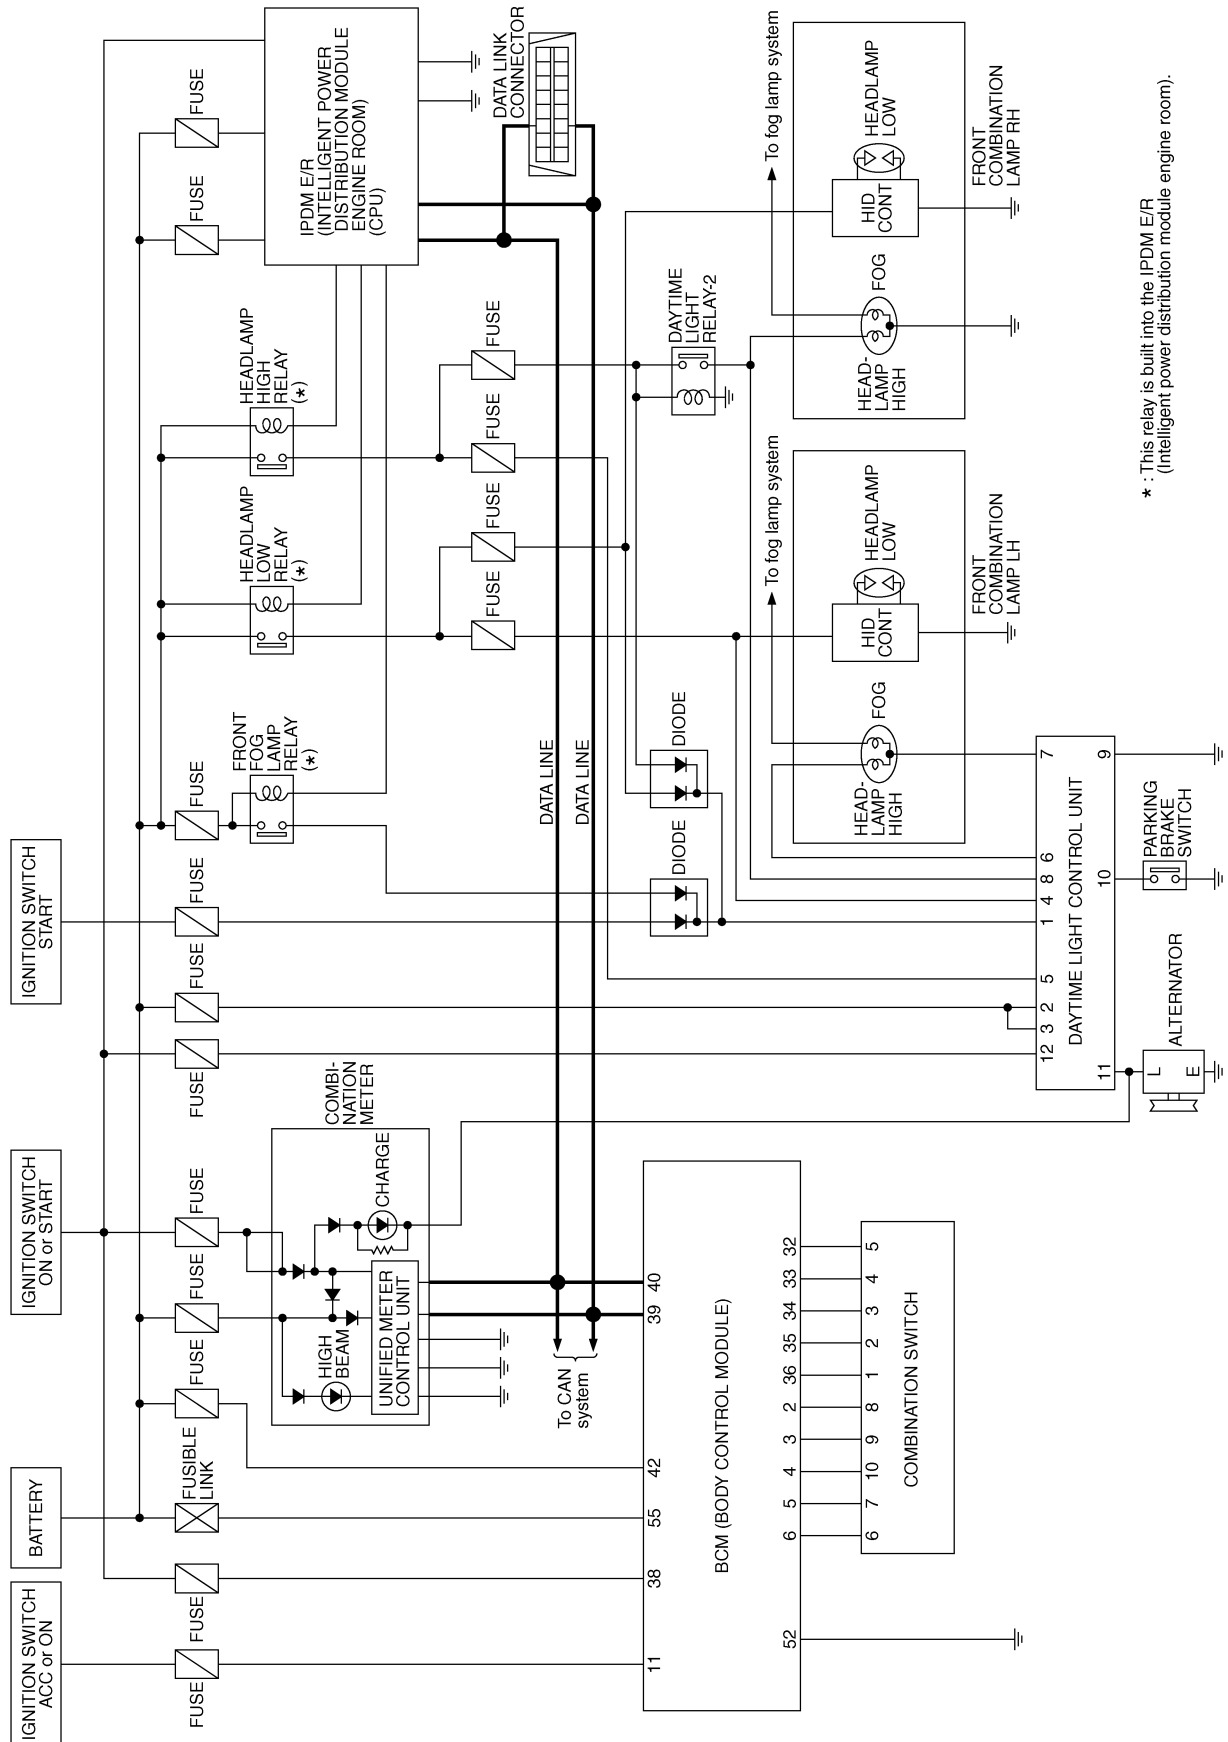

HEADLAMP (FOR CANADA) - DAYTIME LIGHT SYSTEM -

Schematic

NKS000TK

* : This relay is built into the IPDM E/R (intelligent power distribution module engine room).

TKWM2246E