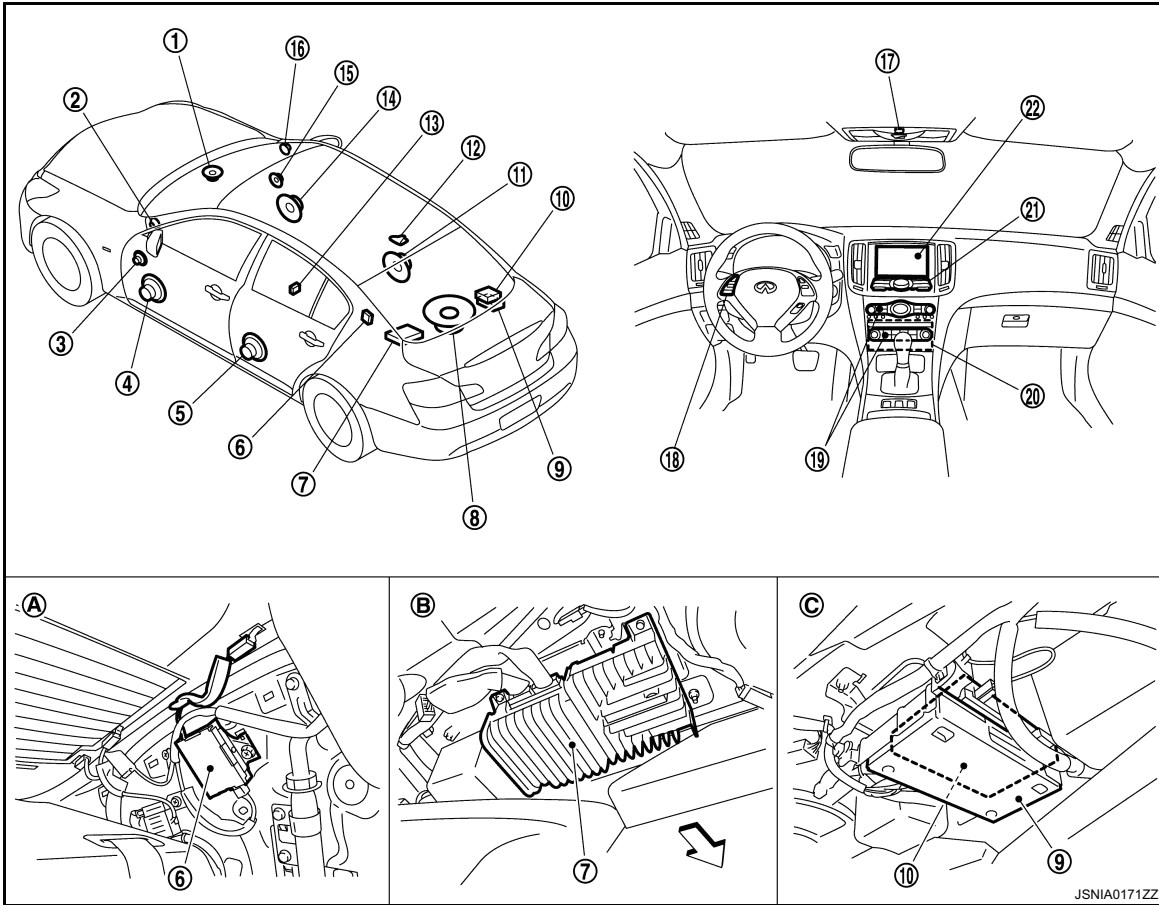

# MULTI AV SYSTEM

< FUNCTION DIAGNOSIS >

[BOSE AUDIO WITHOUT NAVIGATION]

- |                           |                          |                             |
|---------------------------|--------------------------|-----------------------------|
| 1. Center speaker         | 2. Tweeter LH            | 3. Front door squawker LH   |
| 4. Front door woofer LH   | 5. Rear door speaker LH  | 6. Antenna amp.             |
| 7. BOSE amp.              | 8. Woofer                | 9. TEL adapter unit         |
| 10. Satellite radio tuner | 11. Rear door speaker RH | 12. Satellite radio antenna |
| 13. Auxiliary input jacks | 14. Front door woofer RH | 15. Front door squawker RH  |
| 16. Tweeter RH            | 17. Microphone           | 18. Steering switch         |
| 19. Preset switch         | 20. AV control unit      | 21. Multifunction switch    |
| 22. Display unit          |                          |                             |

A. Within rear pillar finisher LH

B. Rear parcel shelf lower part (left side)

C. Lower part of rear parcel shelf (on the right side)