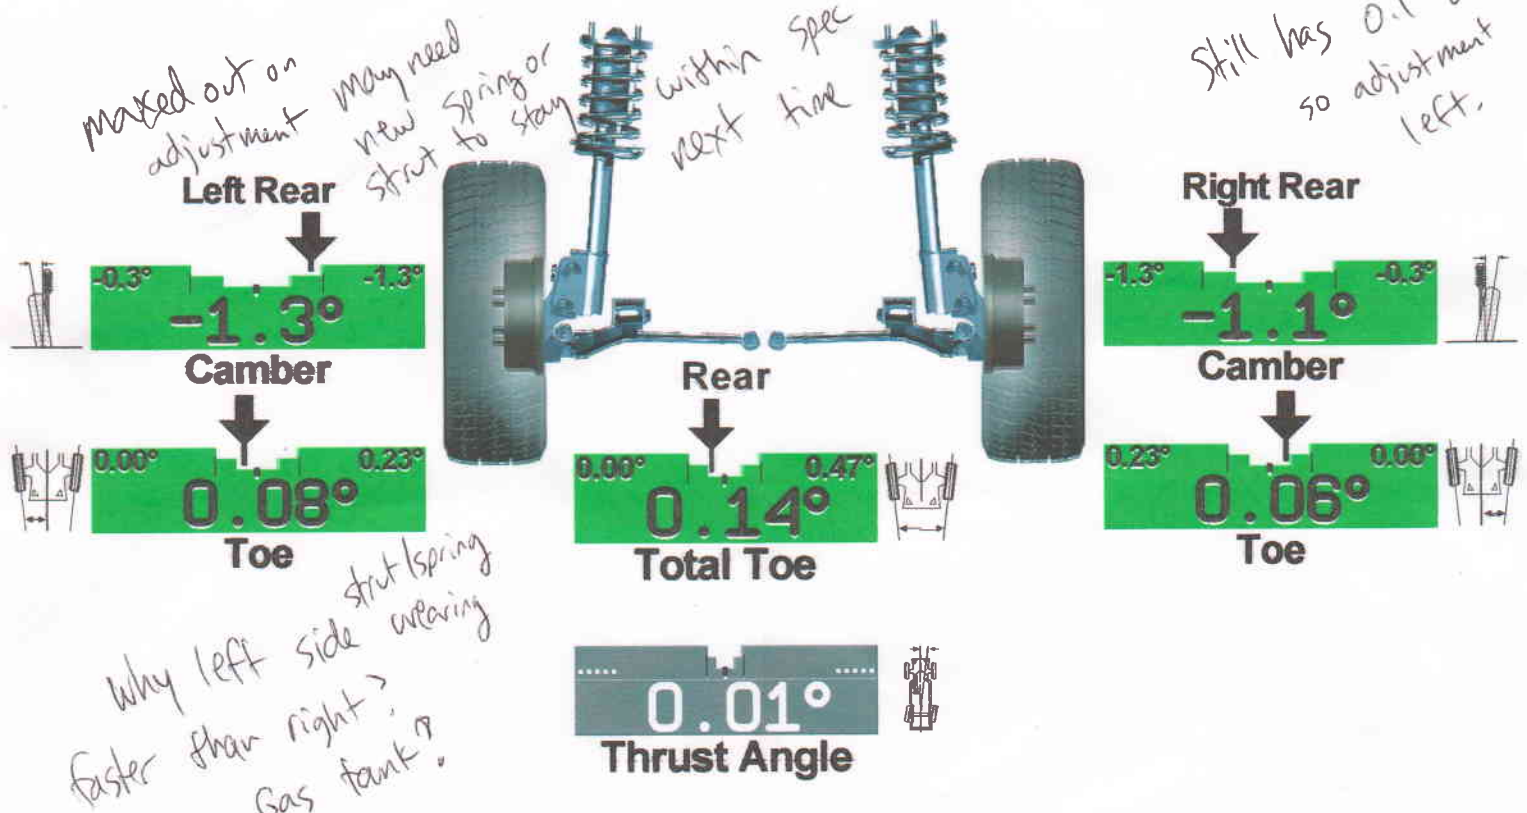

Work Order ID
Customer Number
Name
Vehicle (VIN)
Technician
Mileage
Time Printed

55771
5/8/14 4:20 PM

Infiniti 07-08 G35 Sedan 4X2 225/50R18

After w Trunk Backseat Full & Fuel tank Full

Current Measurements

maxed out on adjustment
may need new spring or strut to stay within spec

Still has 0.1° or so adjustment left.

Why left side faster than right? Gas tank? strut/spring wearing

- The steering wheel is currently level.