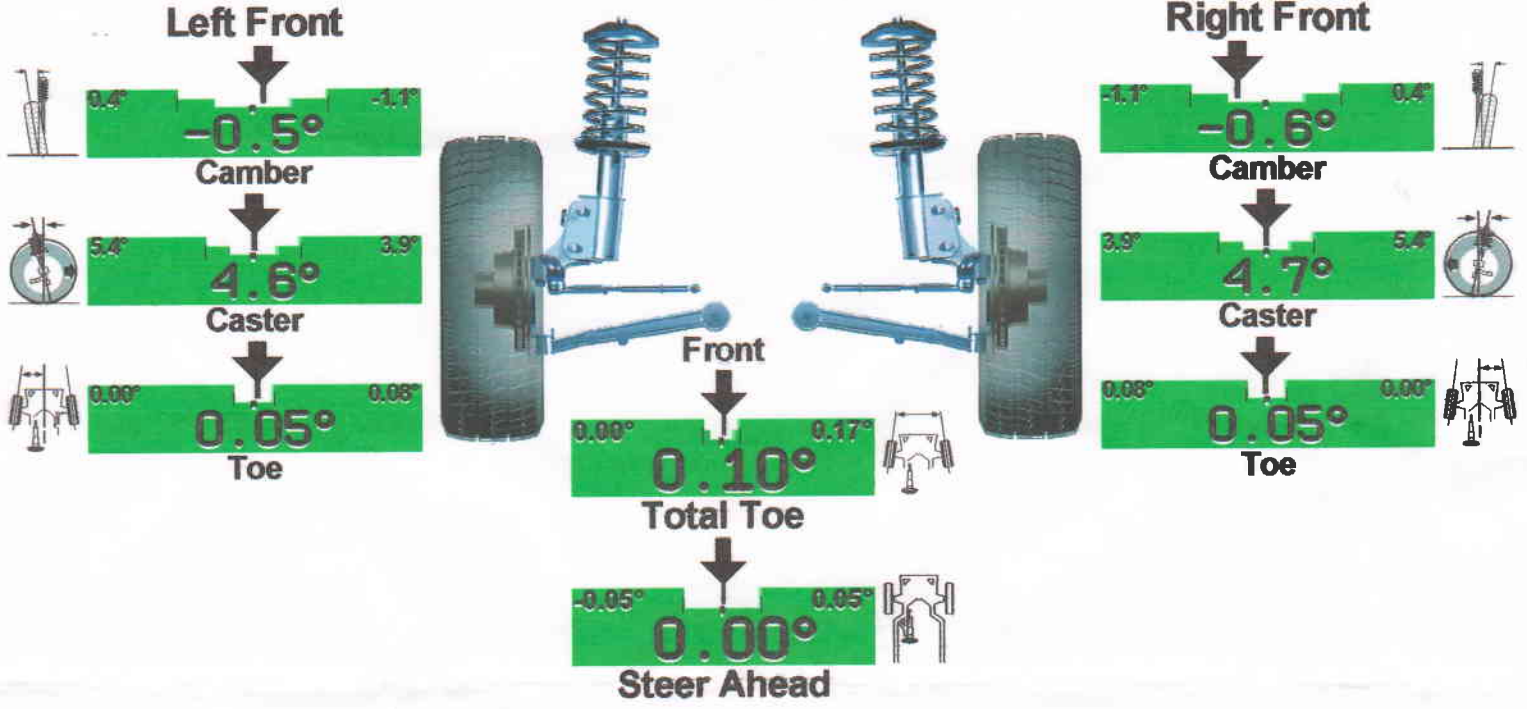

Work Order ID
Customer Number
Name
Vehicle (VIN)
Technician
Mileage
Time Printed

55771
5/8/14 4:20 PM

Infiniti 07-08 G35 Sedan 4X2 225/50R18

After w Trunk Backseat Full & Fuel tank Full

Current Measurements

maxed out on adjustment
may need new spring or strut to stay within spec

Still has 0.1° or so adjustment left.

Why left side faster than right? Gas tank? strut/spring wearing

- The steering wheel is currently level.