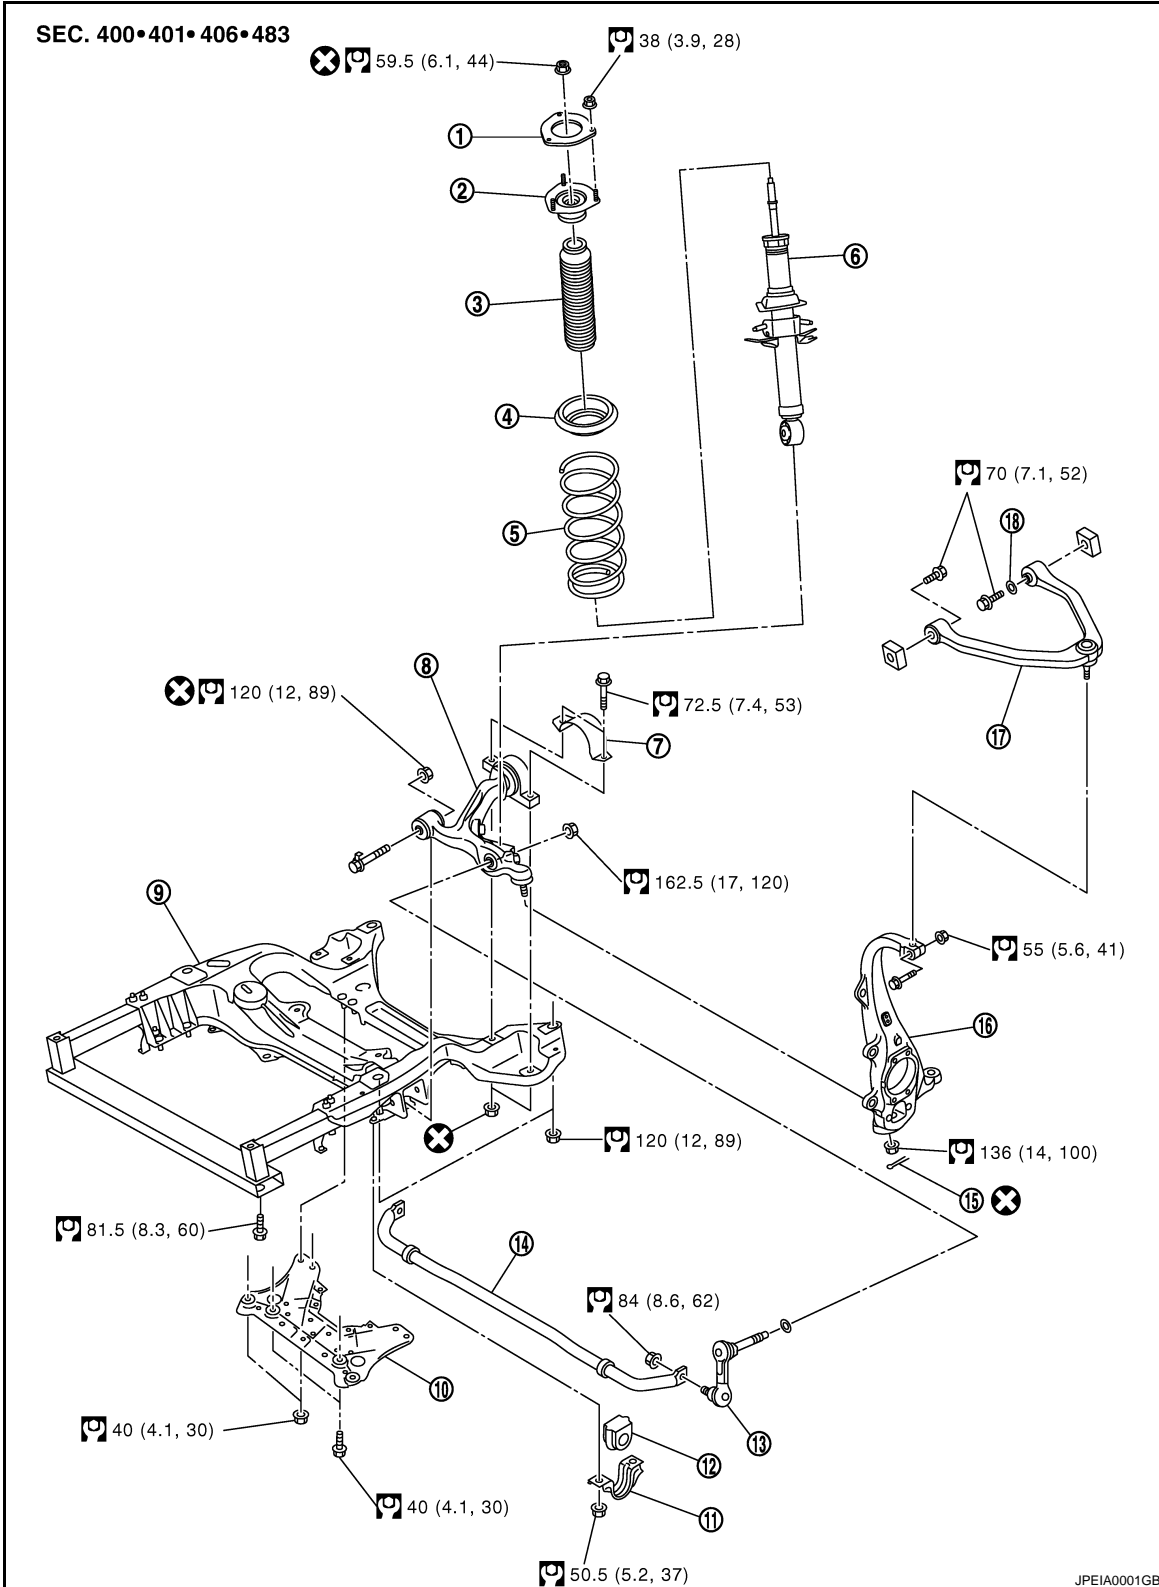

FRONT SUSPENSION ASSEMBLY

< REMOVAL AND INSTALLATION >

[2WD]

REMOVAL AND INSTALLATION

FRONT SUSPENSION ASSEMBLY

Exploded View

INFOID:000000000957783

A