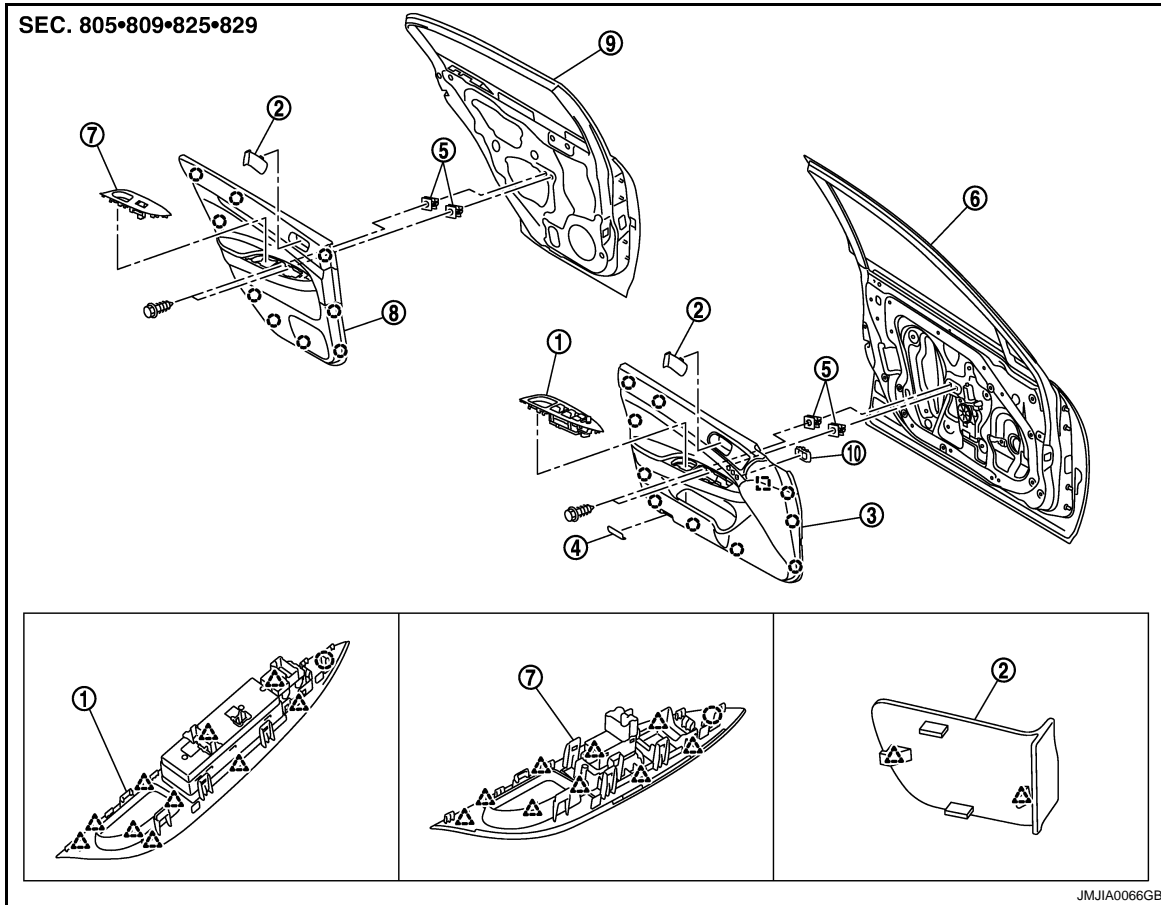

DOOR FINISHER

< ON-VEHICLE REPAIR >

ON-VEHICLE REPAIR

DOOR FINISHER

Exploded View

INFOID:000000001831470

- | | | |
|---|-----------------------------|------------------------|
| 1. Power window switch finisher (front) | 2. Inside handle escutcheon | 3. Front door finisher |
| 4. Step lamp | 5. Grommet | 6. Front door panel |
| 7. Power window switch finisher (rear) | 8. Rear door finisher | 9. Rear door panel |
| 10. Seat memory switch | | |

-  : Clip
-  : Pawl
-  : Metal clip

Removal and Installation

INFOID:000000001831471

REMOVAL

FRONT AND REAR DOOR FINISHER

1. Fully open door window.

A
B
C
D
E
F
G
H
I
INT
K
L
M
N
O
P