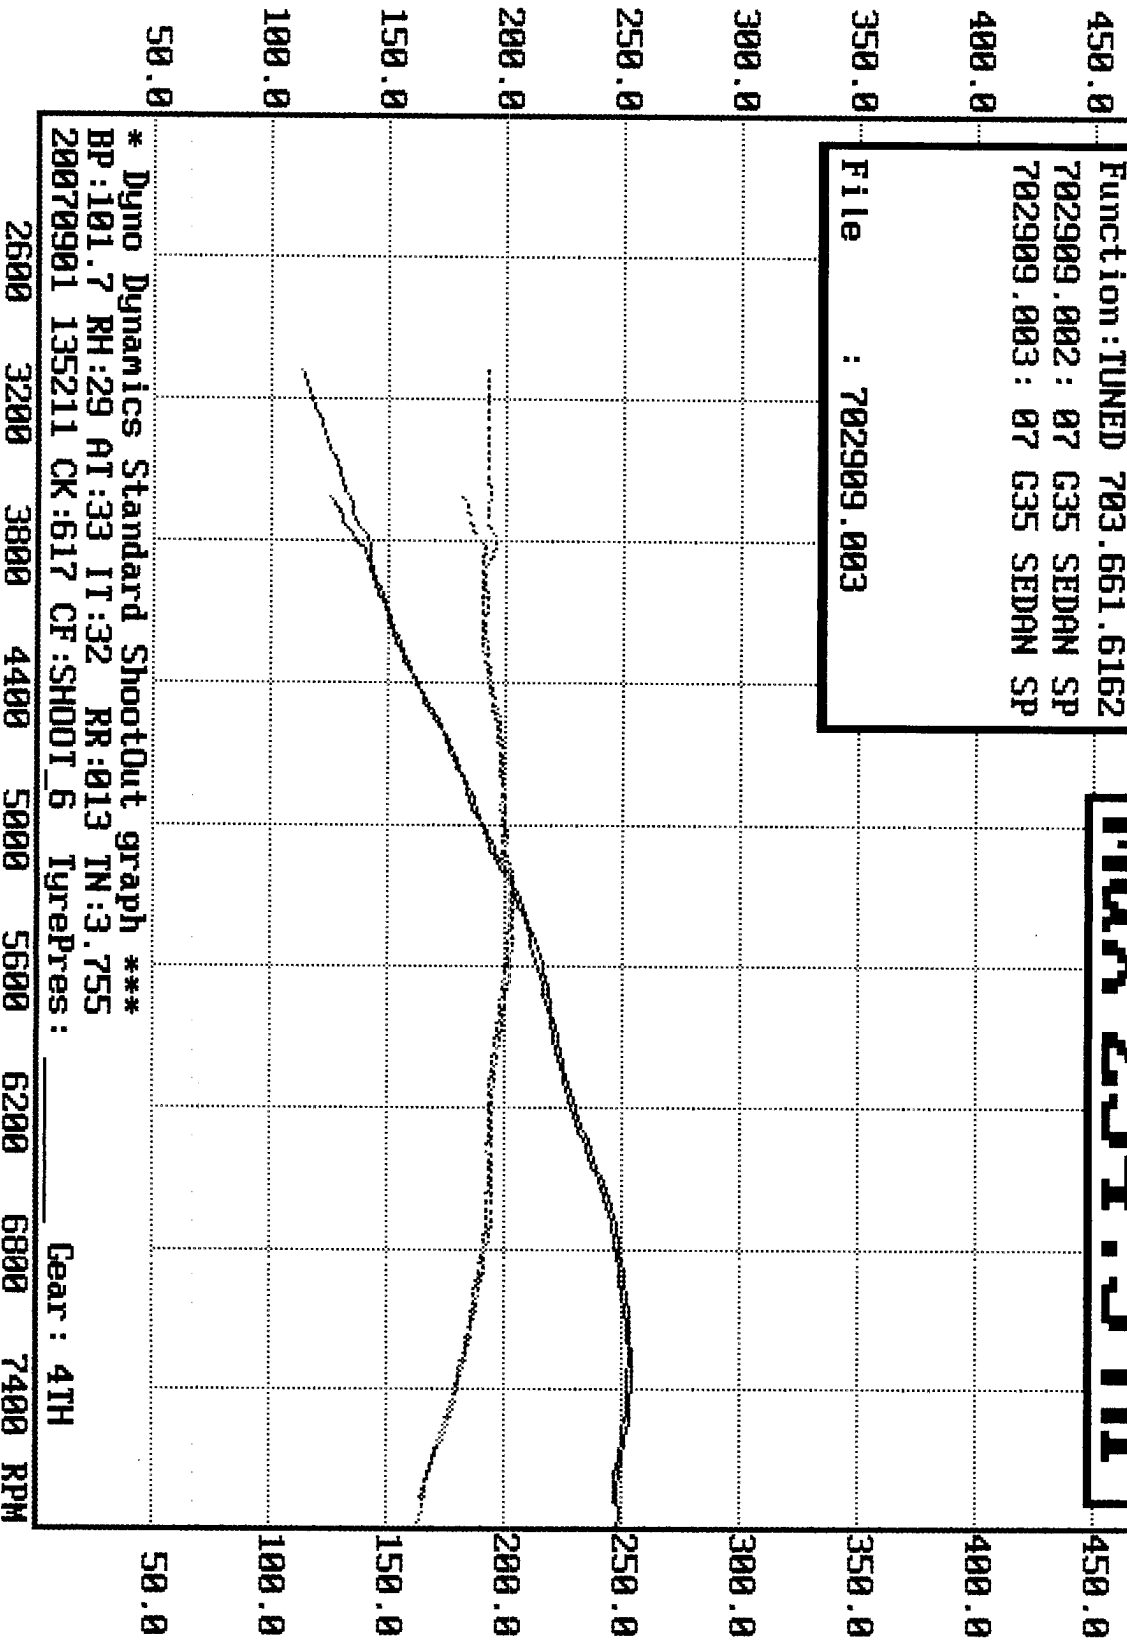

HP

DYNO DYNAMICS DYNAMOMETER

Function: TUNED 703.661.6162

702909.002: 07 G35 SEDAN SP

702909.003: 07 G35 SEDAN SP

File : 702909.003

Max 254.3 HP

AFR:C

* Dyno Dynamics Standard Shootout graph ***

BP:101.7 RH:29 AT:33 IT:32 RR:013 TN:3.755

20070901 135211 CK:617 CF:SHOOT_6 TyrePres: _____

gear: 4TH

2600 3200 3800 4400 5000 5600 6200 6800 7400 RPM

HP

DYNO DYNAMICS DYNAMOMETER

Max 254.3 HP

FtLb

Function: TUNED 703.661.6162
702909.002 : 07 G35 SEDAN SP
702909.003 : 07 G35 SEDAN SP

File : 702909.003

* Dyno Dynamics Standard ShootOut graph ***
 BP: 101.7 RH: 29 AI: 33 IT: 32 RR: 013 TN: 3.755
 20070901 135211 CK: 617 CF: SHOOT_6 TyrePres: _____ Gear: 4TH