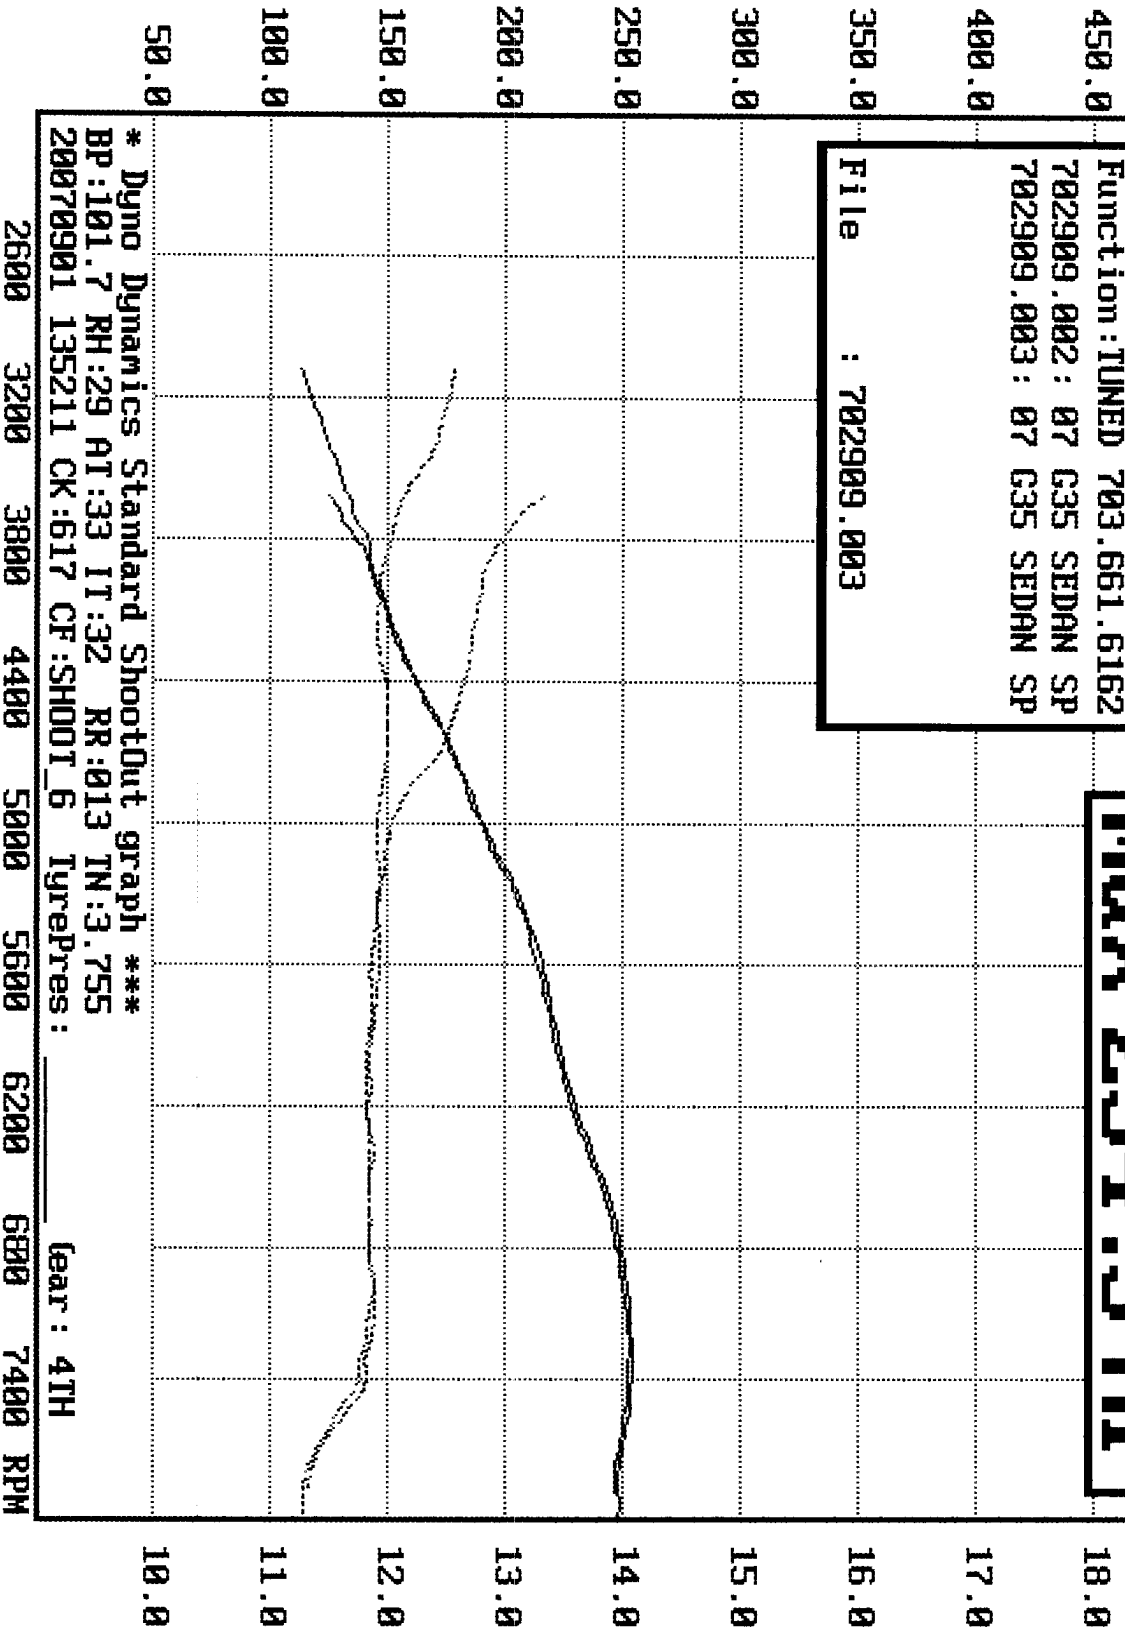

HP

DYNO DYNAMICS DYNAMOMETER

Function: TUNED 703.661.6162

702909.002: 07 G35 SEDAN SP

702909.003: 07 G35 SEDAN SP

File : 702909.003

Max 254.3 HP

AFR:C

* Dyno Dynamics Standard Shootout graph ***

BP:101.7 RH:29 AT:33 IT:32 RR:013 TN:3.755

20070901 135211 CK:617 CF:SHOOT_6 TyrePres: _____

gear: 4TH

2600 3200 3800 4400 5000 5600 6200 6800 7400 RPM

HP

DYNO DYNAMICS DYNAMOMETER

Max 254.3 HP

FtLb

Function: TUNED 703.661.6162
702909.002 : 07 G35 SEDAN SP
702909.003 : 07 G35 SEDAN SP

File : 702909.003

* Dyno Dynamics Standard ShootOut graph ***
 BP: 101.7 RH: 29 AI: 33 IT: 32 RR: 013 TN: 3.755
 20070901 135211 CK: 617 CF: SHOOT_6 TyrePres: _____ Gear: 4TH