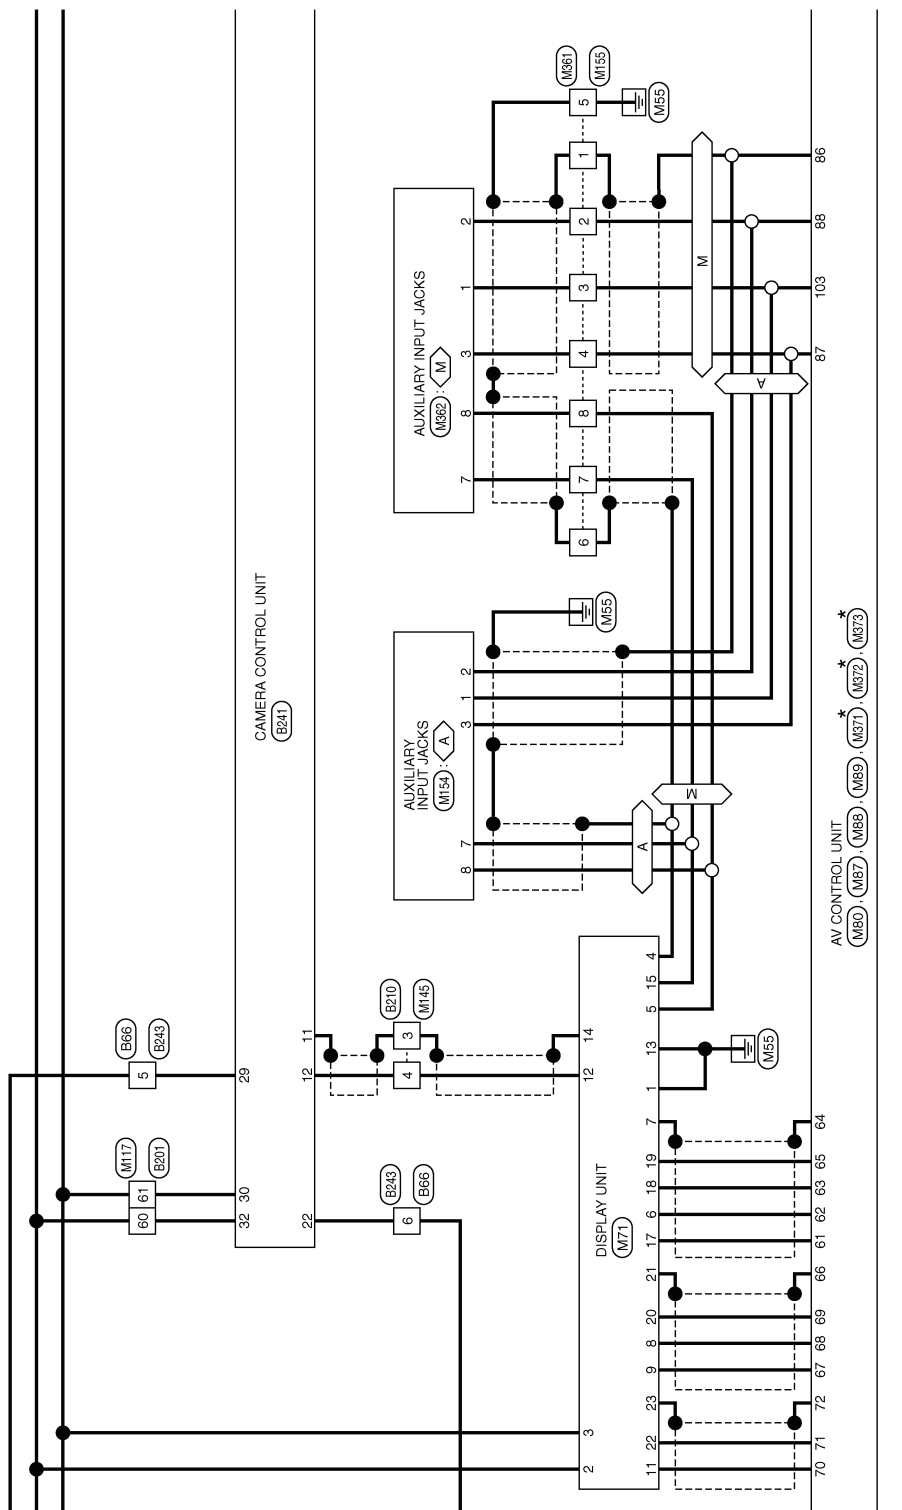

# AV CONTROL UNIT

[BOSE AUDIO WITH NAVIGATION]

< ECU DIAGNOSIS >

A : With A/T  
M : With M/T

\*: This connector is not shown in "Harness Layout".

JCNWA0049GE

A  
B  
C  
D  
E  
F  
G  
H  
I  
J  
K  
L  
M  
N  
O  
P